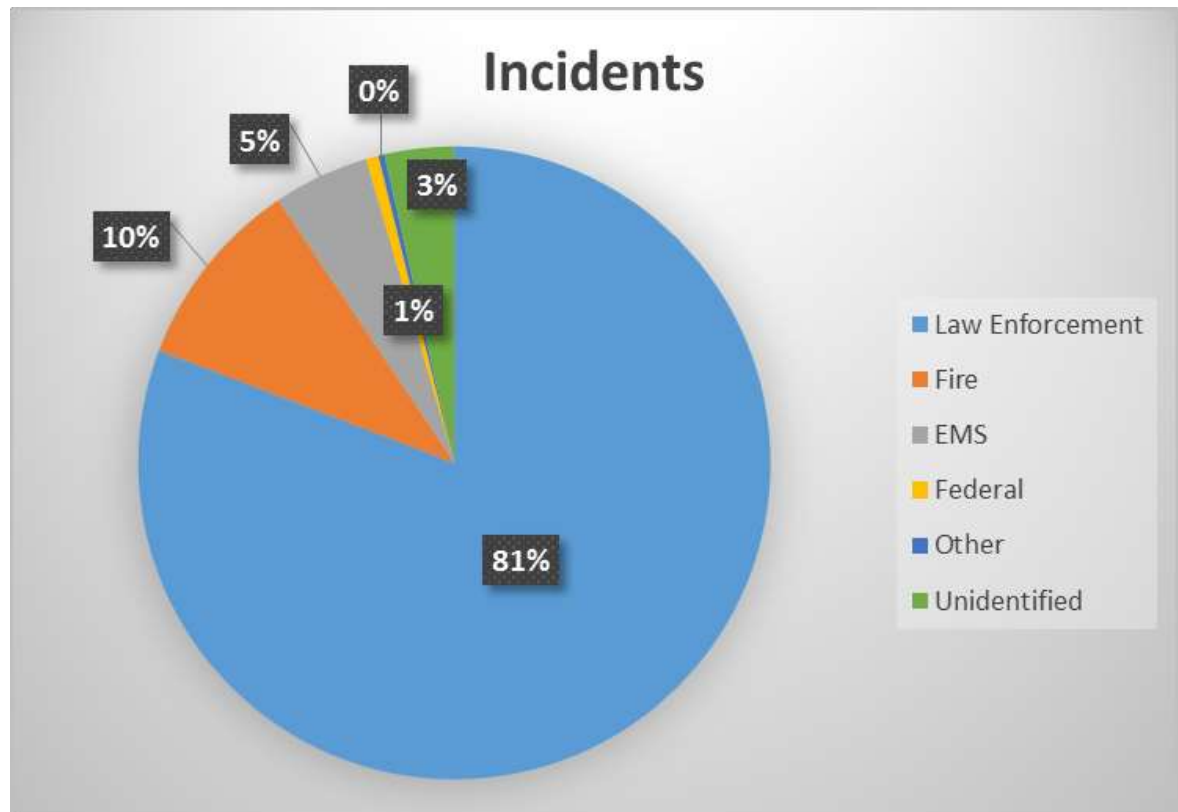

- 2 Sessions with each county
- 8 Regional meetings
 - 403 participants representing 322 agencies

- ~850,000 incidents processed

Incidents by Public Safety Entity

- 81% - Law Enforcement
- 10% - Fire Department
- 5% - Emergency Medical - EMS