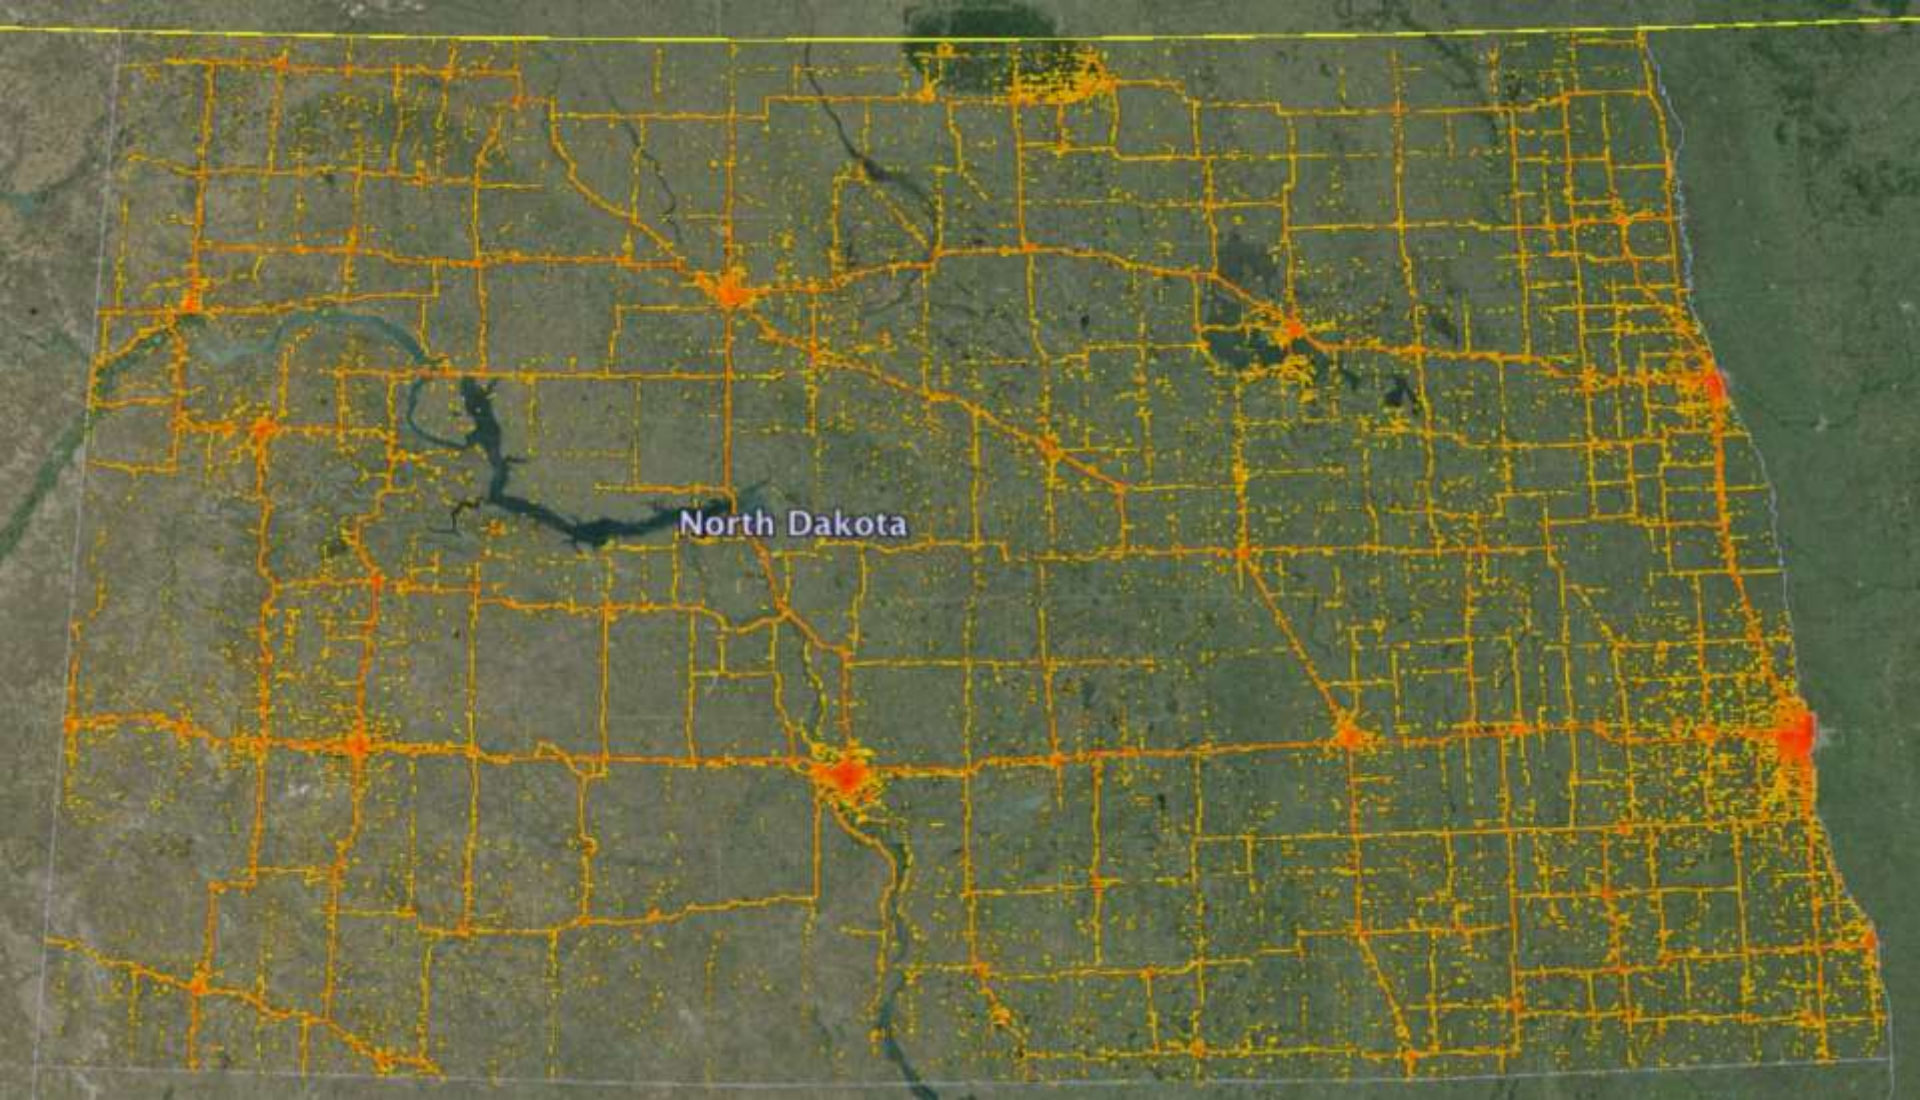

- ~850,000 incidents processed